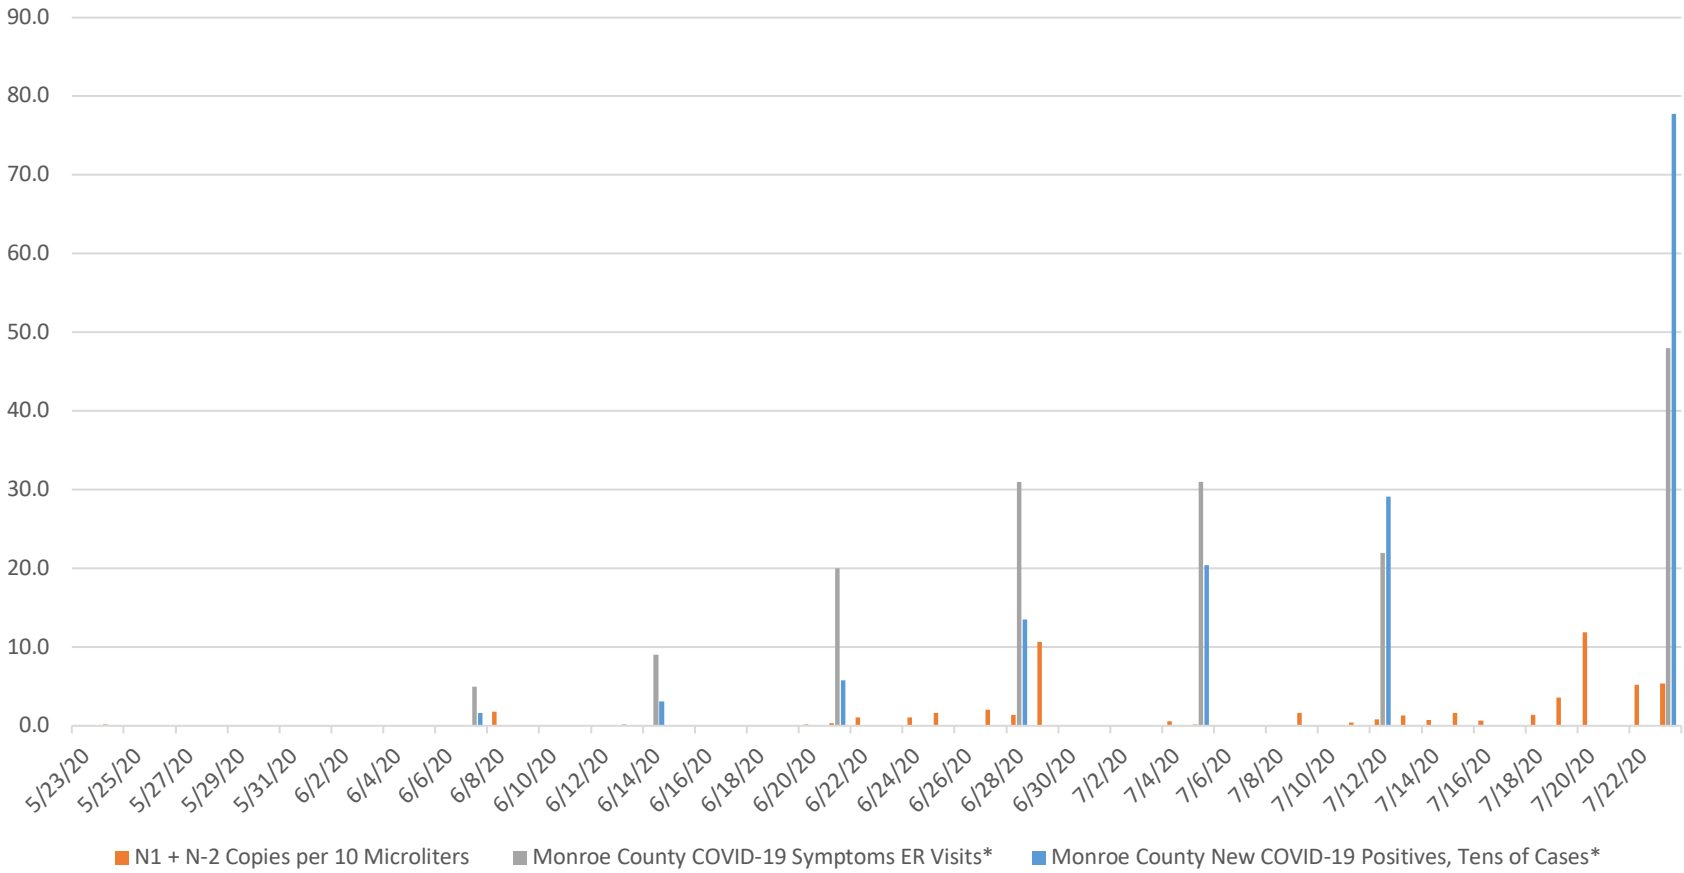

KL WWTP COVID-19 RNA VS MONROE COUNTY COVID-19 STATISTICS

*Data from Monroe County Health Department web site